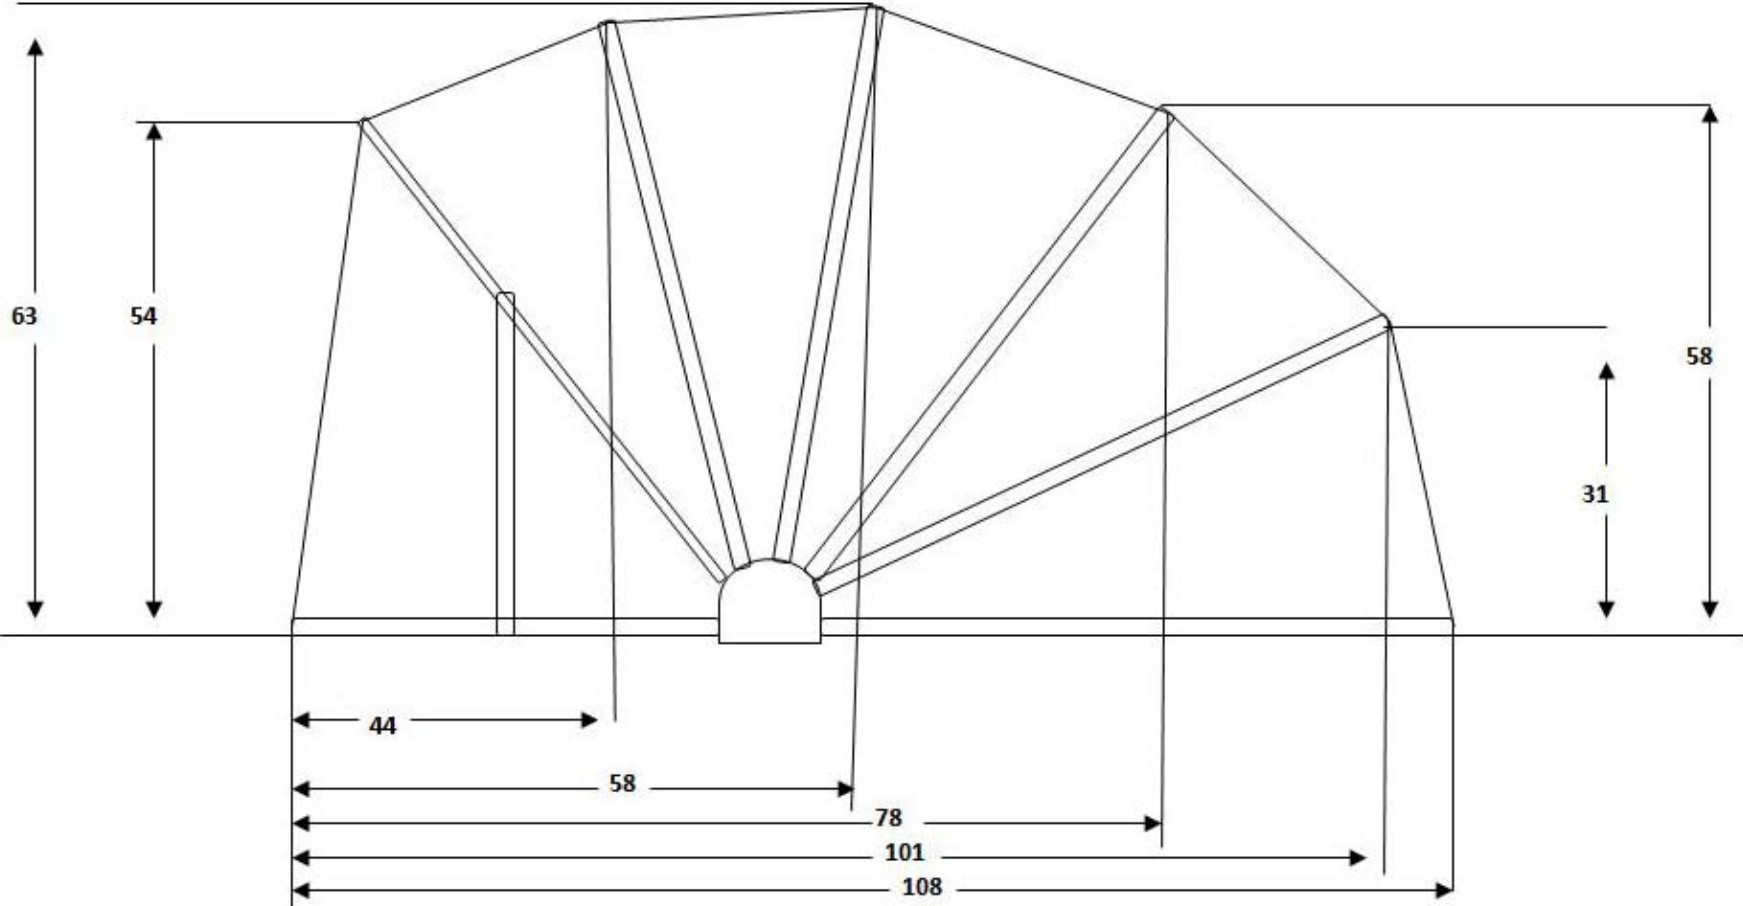

STANDARD COVER